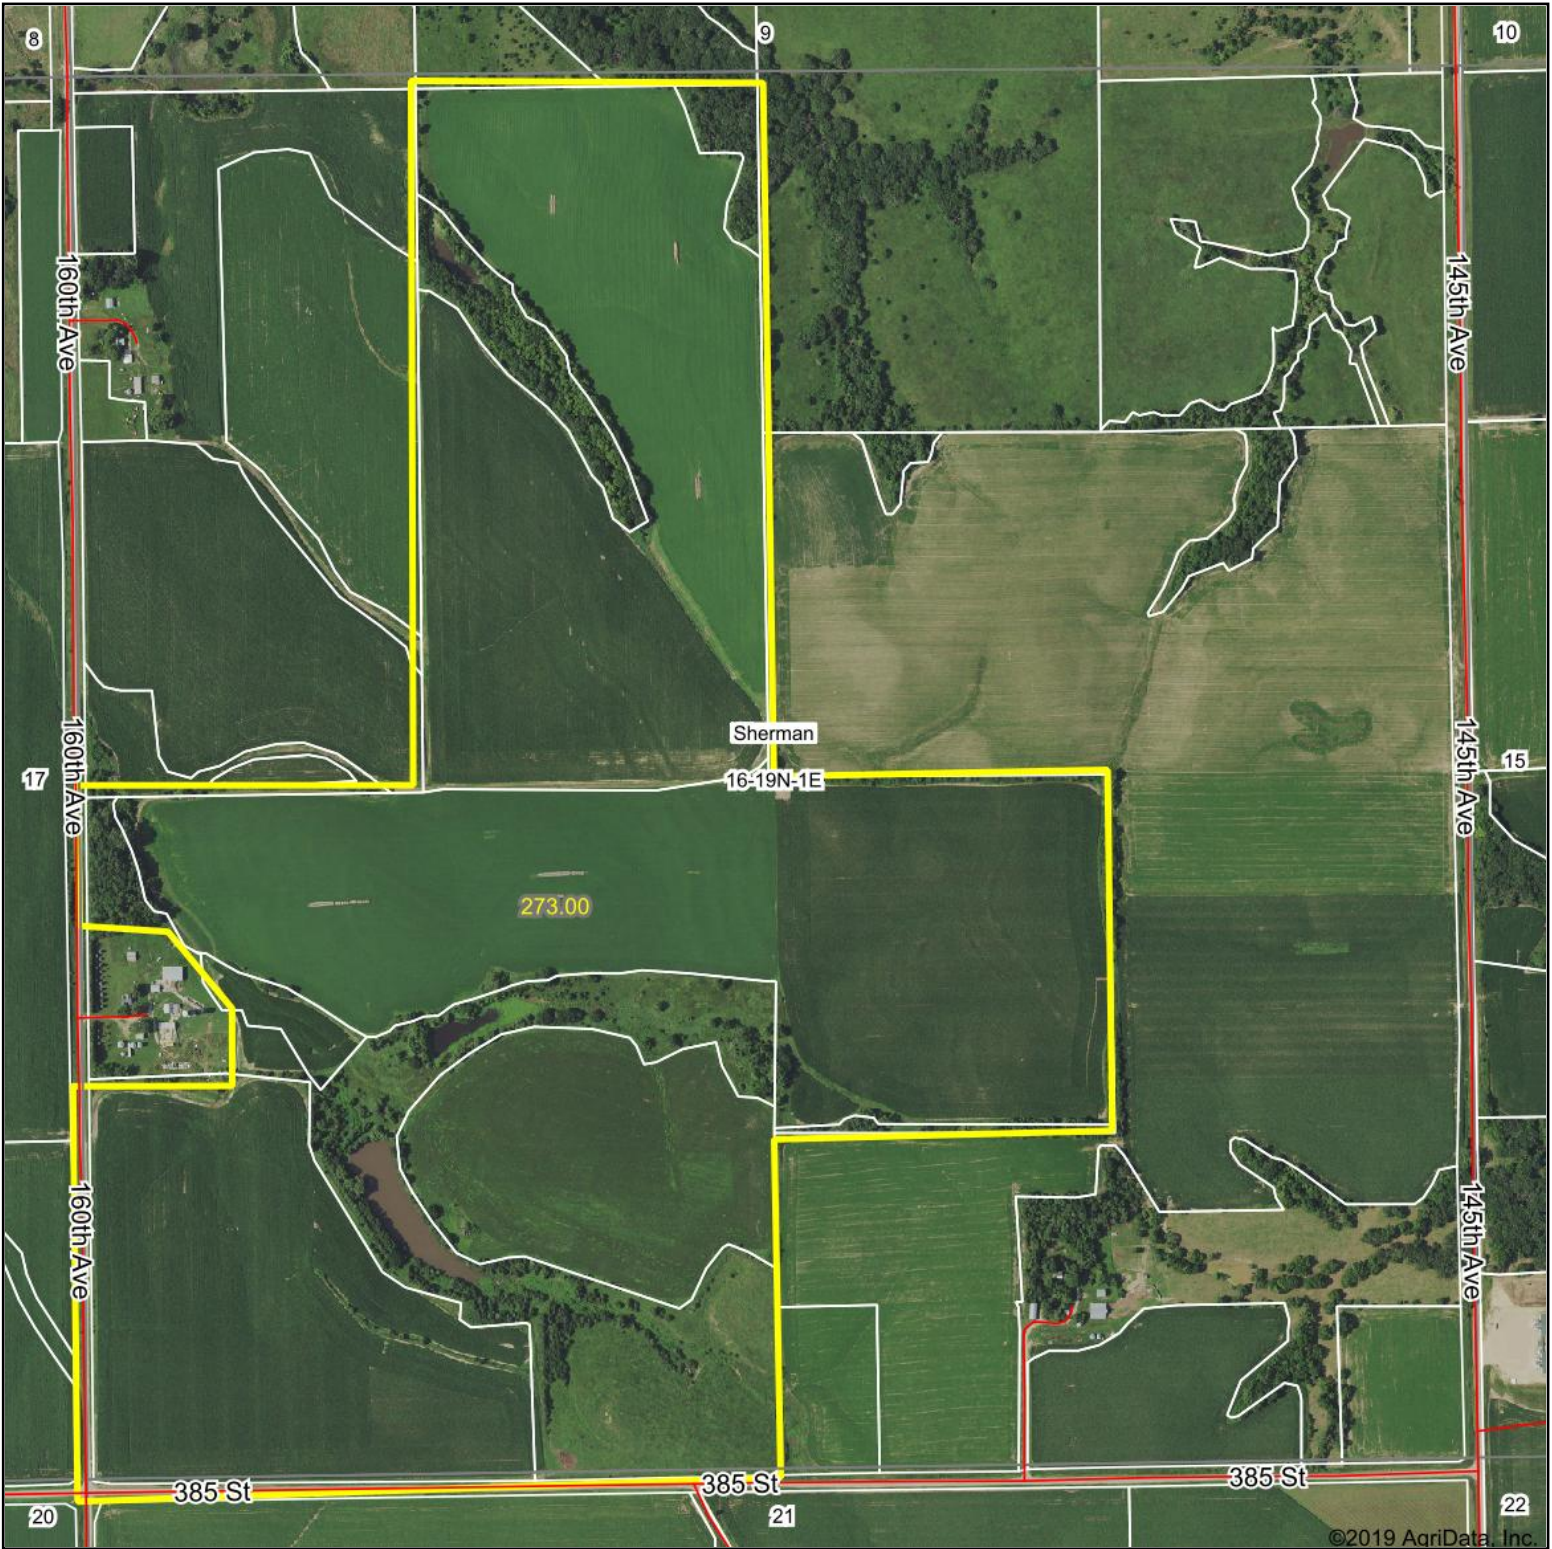

Aerial Map

©2019 AgriData, Inc.

Map Center: 41° 37' 11.92, -97° 19' 12.06

16-19N-1E
Platte County
Nebraska

8/15/2019

BUSS REALTY
& AUCTION LLC
"Serving all your Real Estate, Appraisal & Auction Needs" Est. 1936
Farm • Real Estate • Household

Maps Provided By:

surety
CUSTOMIZED ONLINE MAPPING
© AgriData, Inc. 2019 www.AgriDataInc.com

Field borders provided by Farm Service Agency as of 5/21/2008.