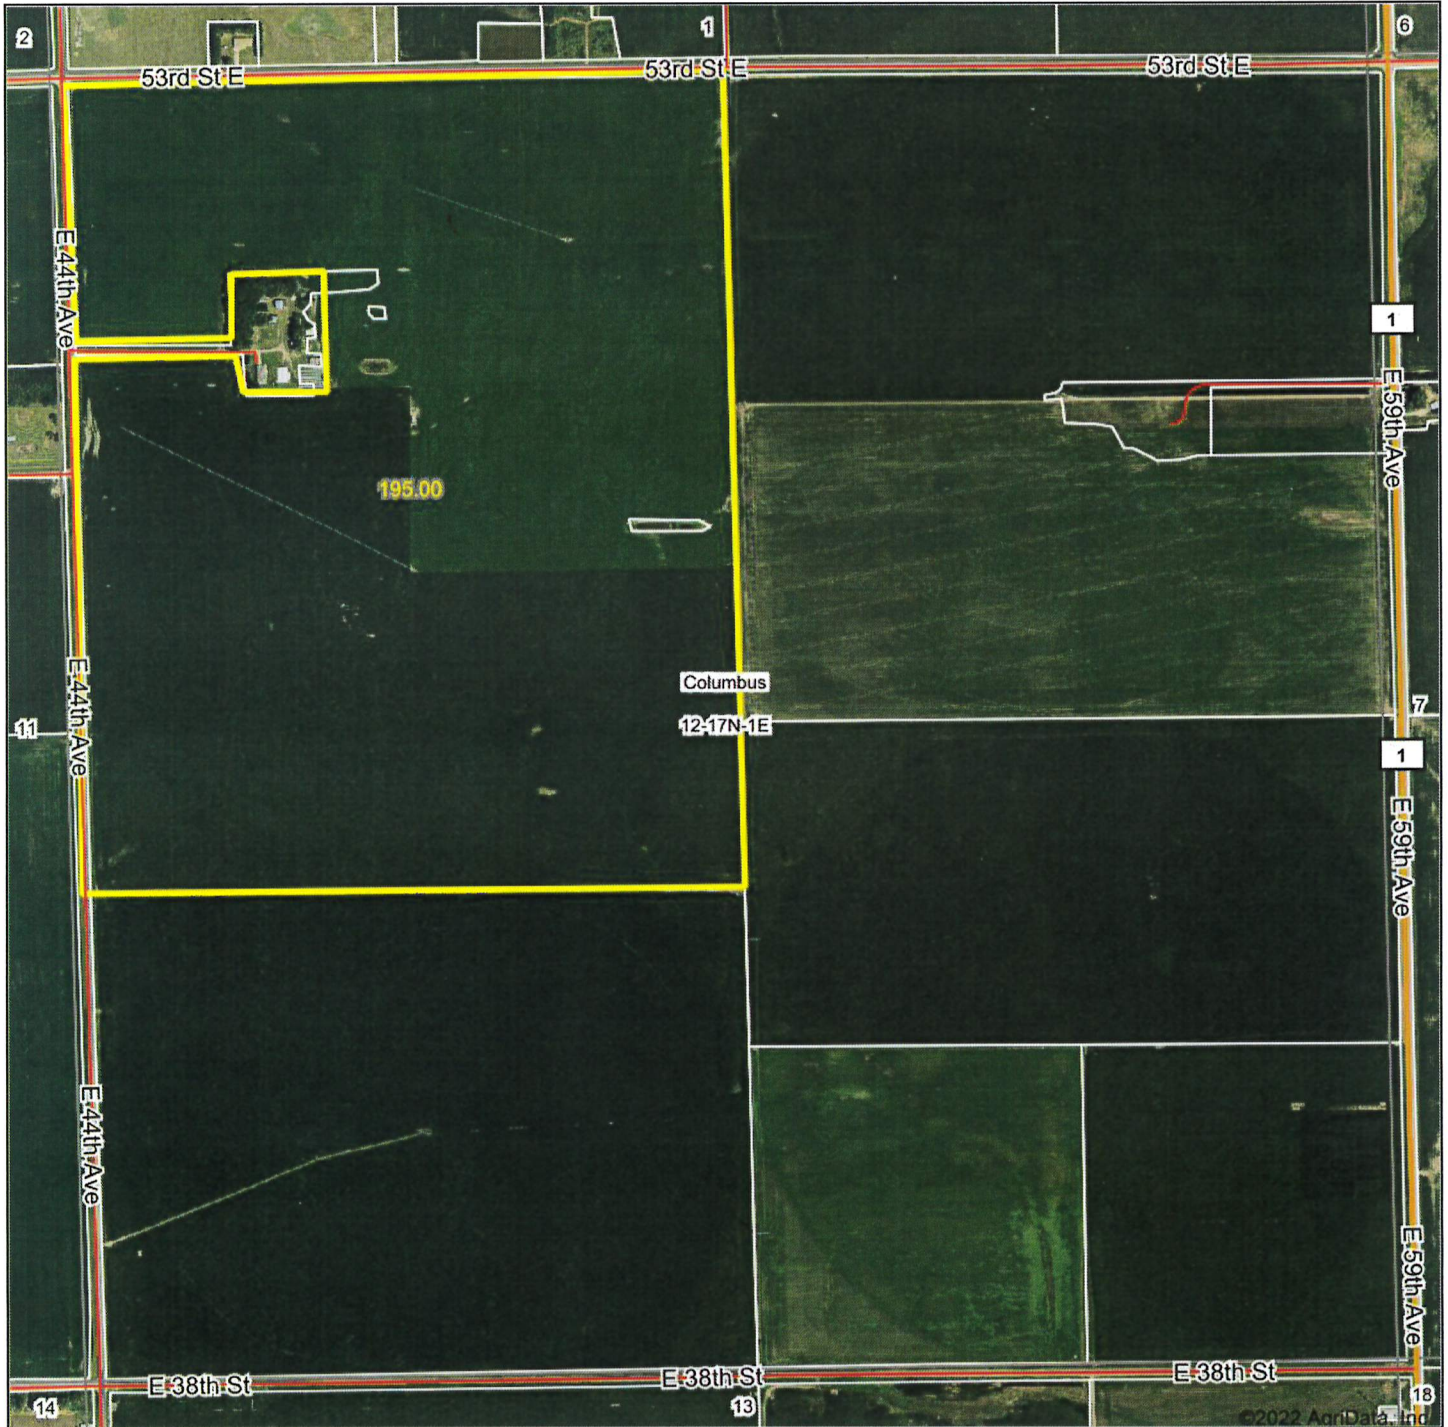

Aerial Map

Map Center: 41° 27' 37.82, -97° 15' 44.9

Maps Provided By:

© AgriData, Inc. 2021 www.AgriDataInc.com

12-17N-1E
Platte County
Nebraska

9/22/2022

Field borders provided by Farm Service Agency as of 5/21/2008.