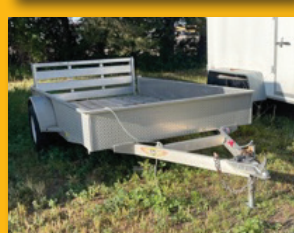

TERRY THIELE PERSONAL PROPERTY

AUCTION

TRAILERS, GUNS, TOOLS & CONSTRUCTION ITEMS

SATURDAY, AUGUST 19, 2023

9:30 AM

AG PARK ARENA BUILDING • 822-15TH STREET • COLUMBUS, NE
LUNCH STAND & RESTROOM AVAILABLE

LIVE ON-SITE AUCTION ONLY

www.bussauction.com

AUCTIONEER'S COMMENT:

Please join us for this LARGE Auction offering all NICE well-kept items: Trailers, Unique Guns, Large offering of DeWalt Tools, Construction Equipment, Shop & More. We will start the auction at **9:30 AM** with Tools selling first, followed by guns, trailers, miscellaneous items, then household items. You won't want to miss this **ONE OF A KIND AUCTION!**

ALL ITEMS MUST BE REMOVED DAY OF AUCTION!