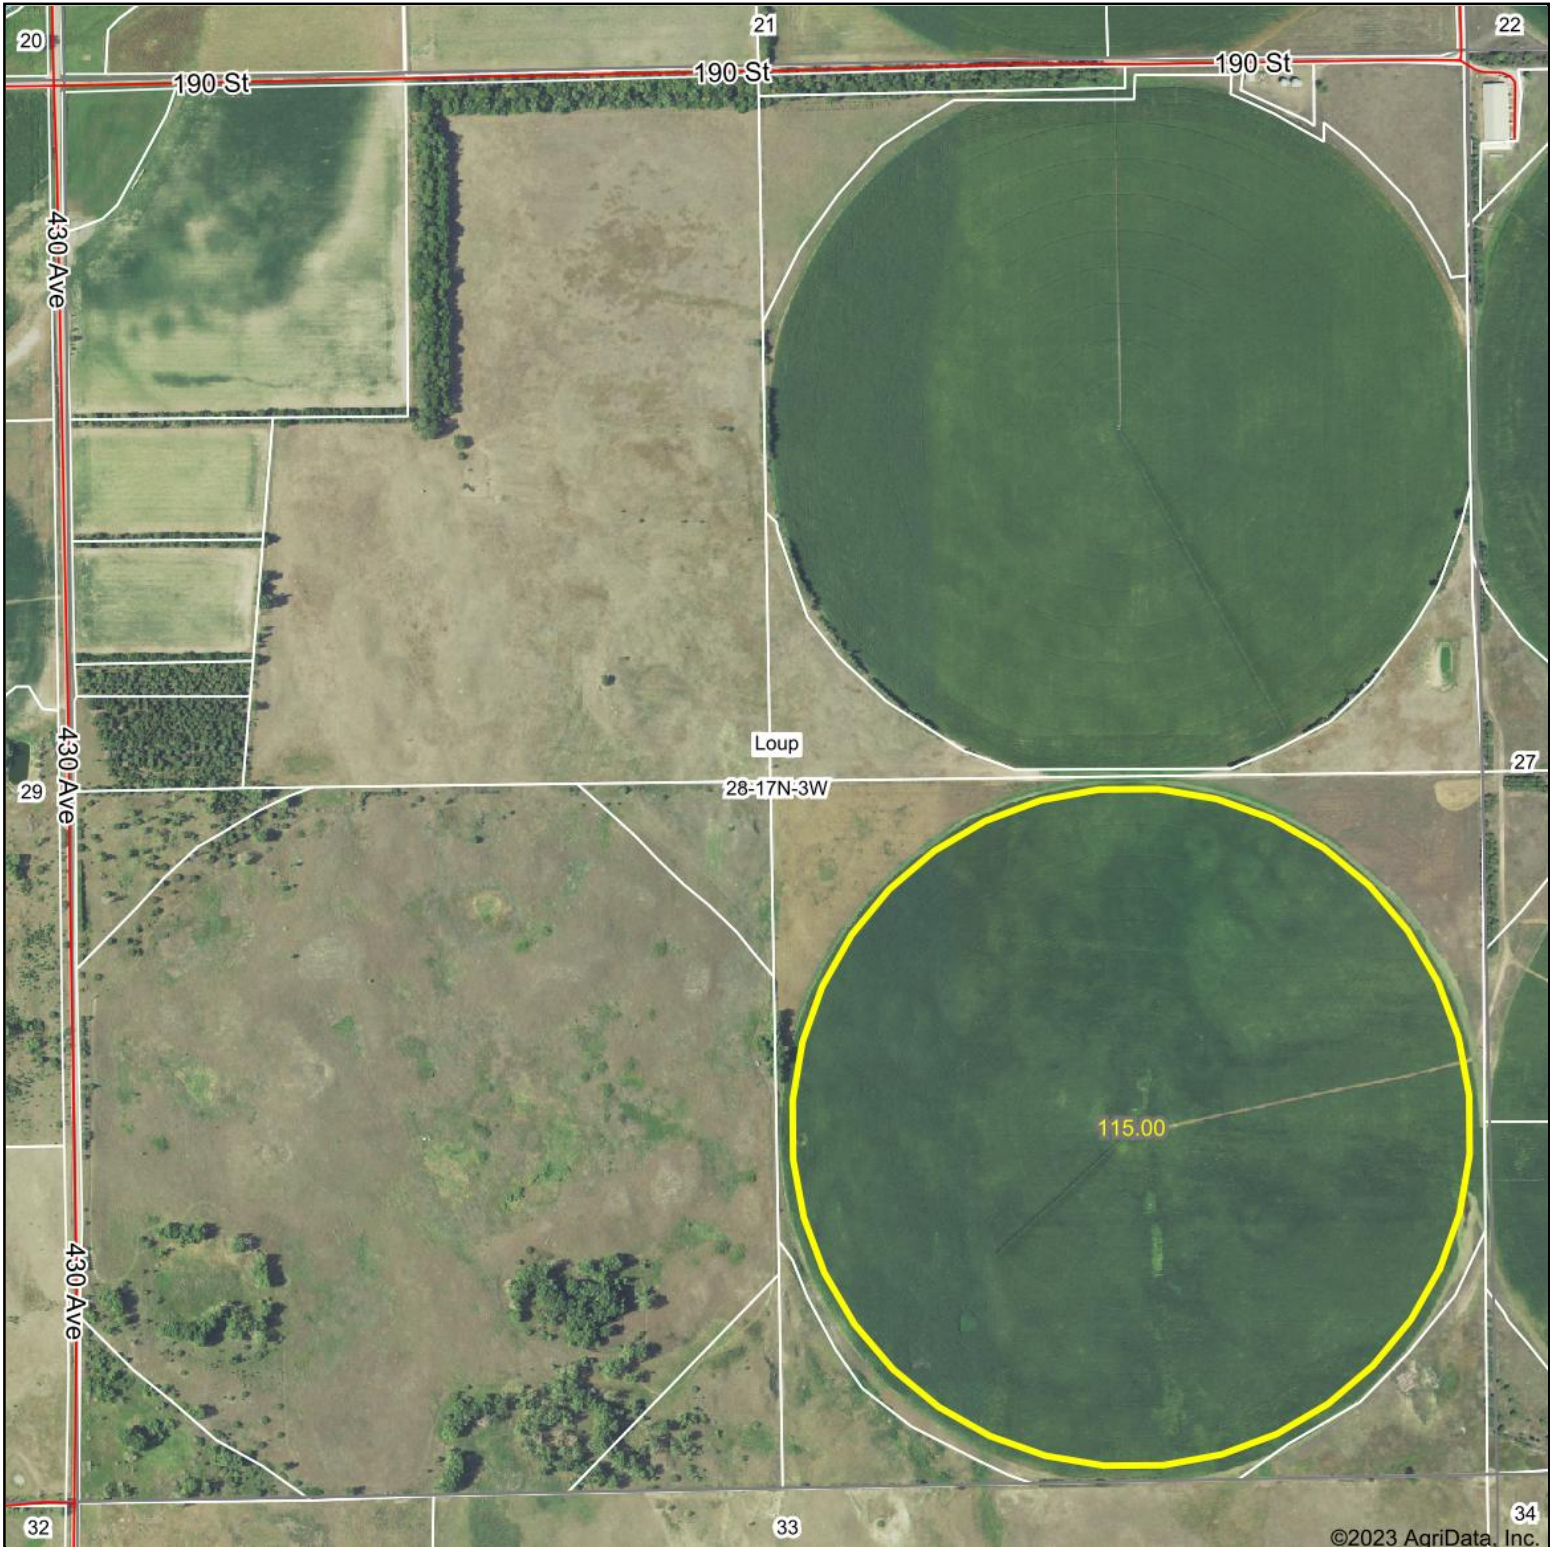

# Aerial Map

©2023 AgriData, Inc.

Boundary Center: 41° 24' 47.21, -97° 39' 40.57

**28-17N-3W**  
**Platte County**  
**Nebraska**

LUCKEY LAND  
APPRAISALS LLC

Maps Provided By:  
 **surety**  
CUSTOMIZED ONLINE MAPPING  
© AgriData, Inc. 2023 www.AgriDataInc.com

9/4/2023

Field borders provided by Farm Service Agency as of 5/21/2008.