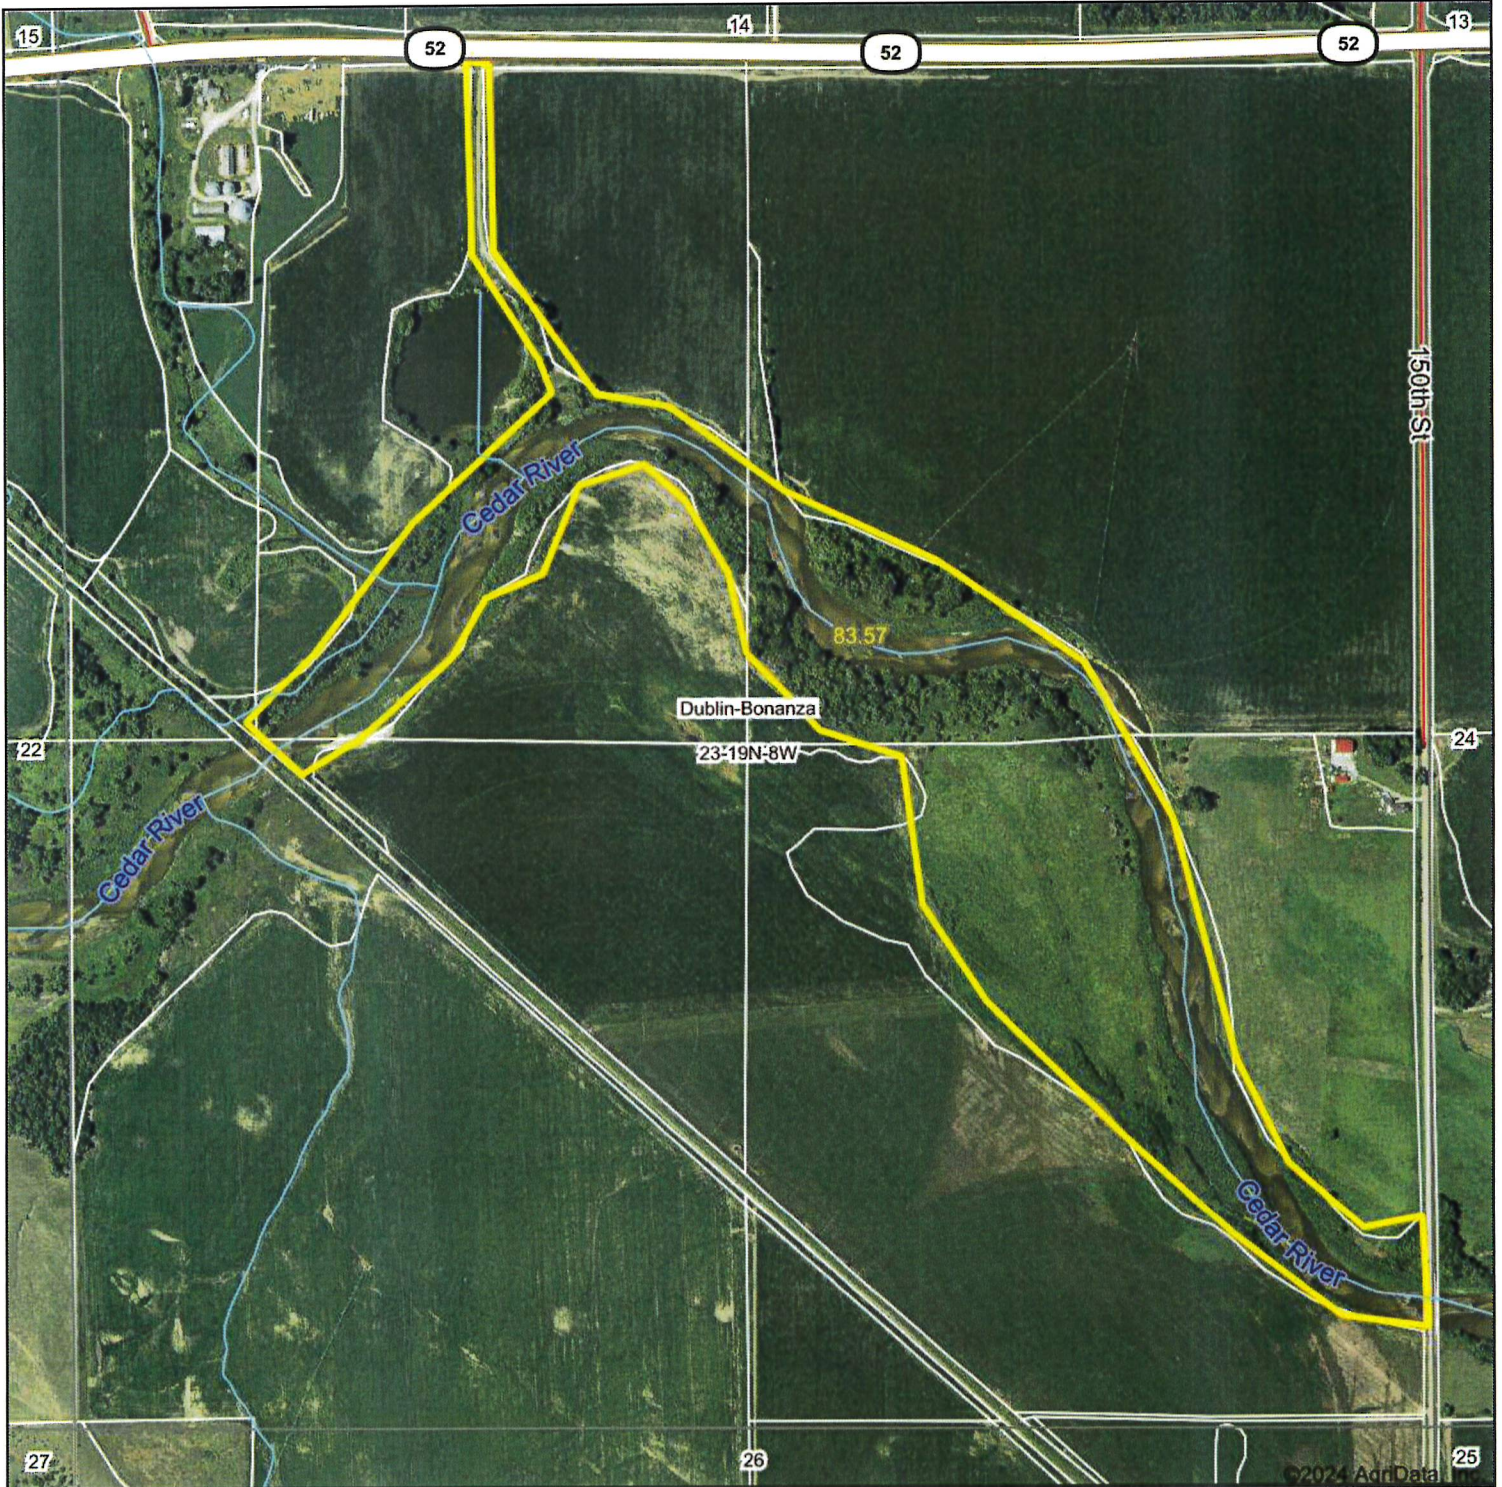

Aerial Map

Boundary Center: 41° 36' 13.15, -98° 12' 13.23

0ft 814ft 1629ft

23-19N-8W
Boone County
Nebraska

1/3/2024

Field borders provided by Farm Service Agency as of 5/21/2008