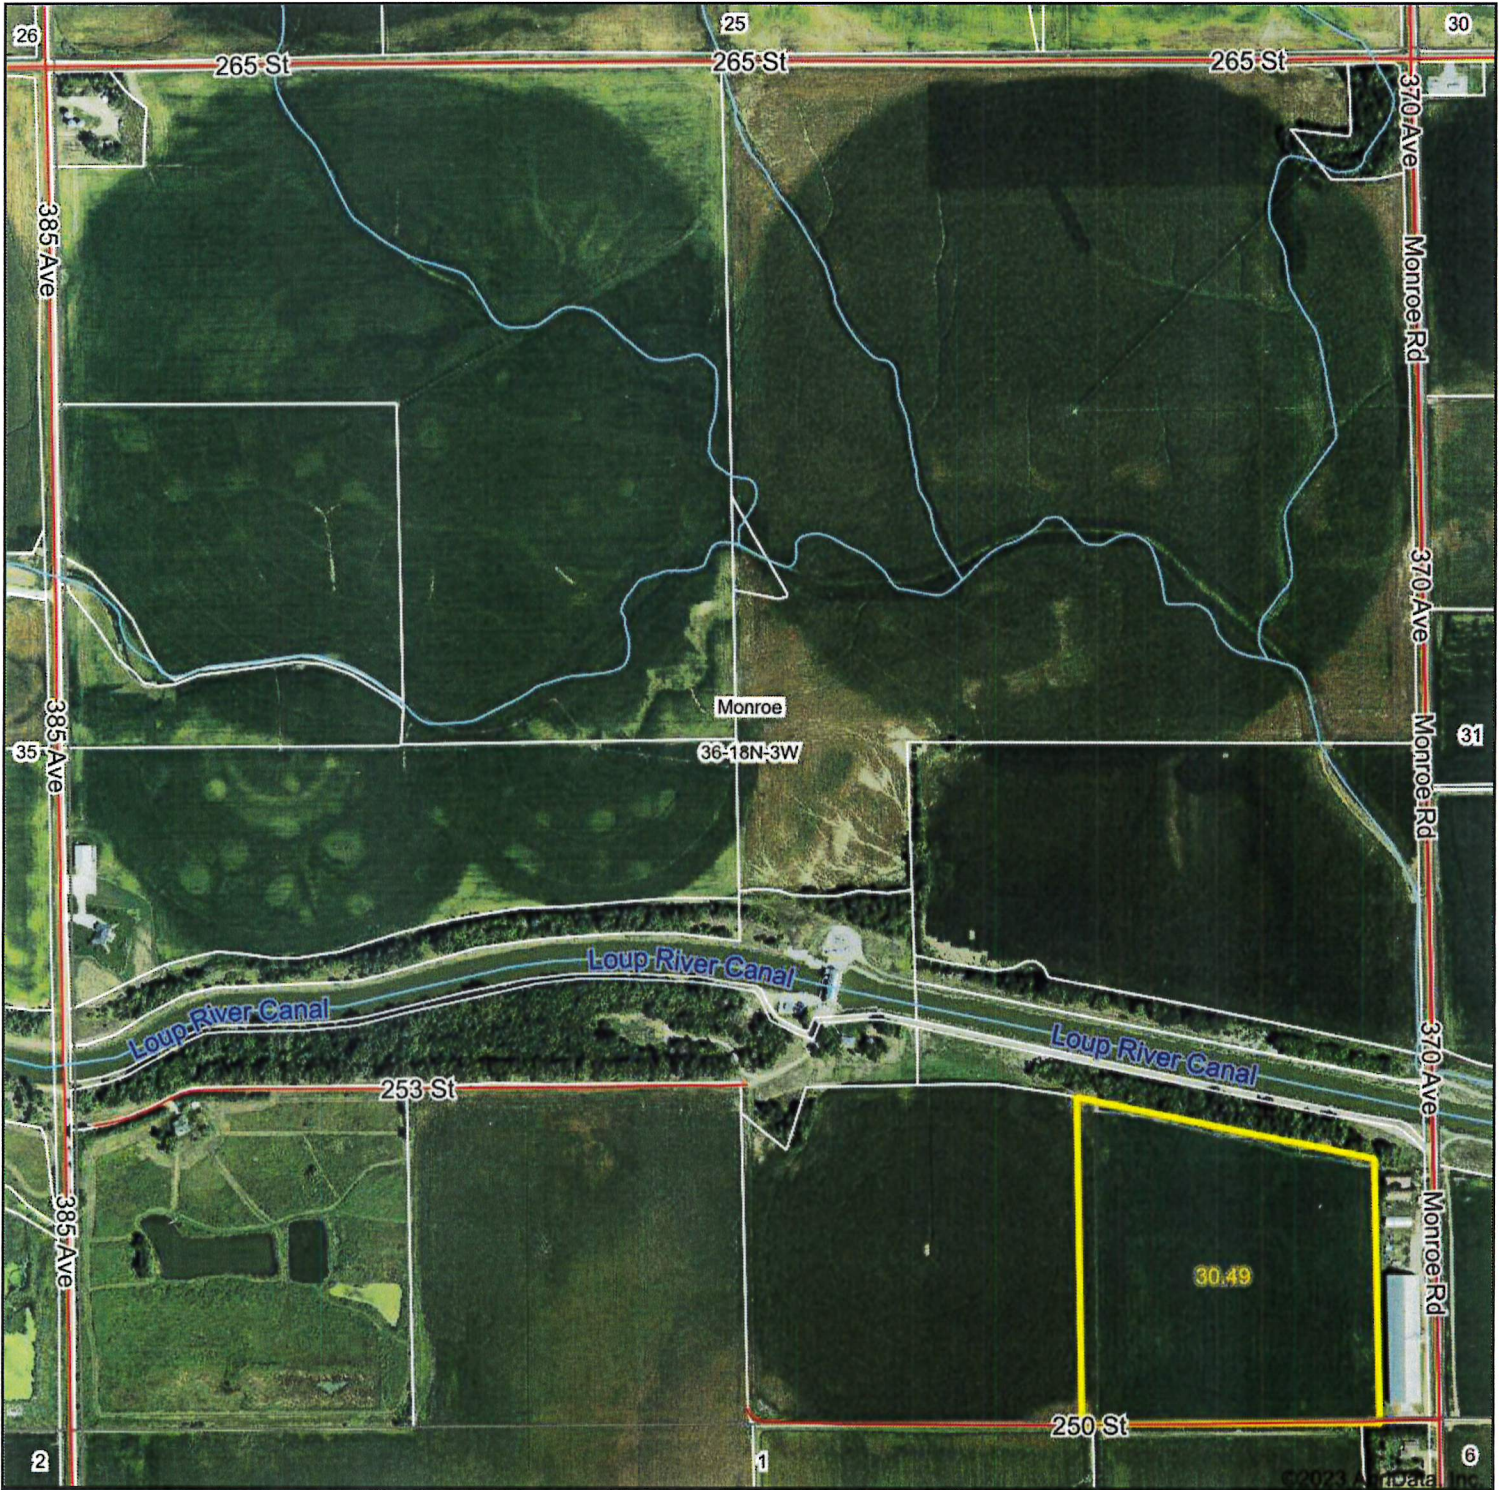

Aerial Map

© AgriData, Inc. 2023 www.AgriDataInc.com

Boundary Center: 41° 29' 2.89, -97° 36' 8.13

36-18N-3W
Platte County
Nebraska

12/19/2023