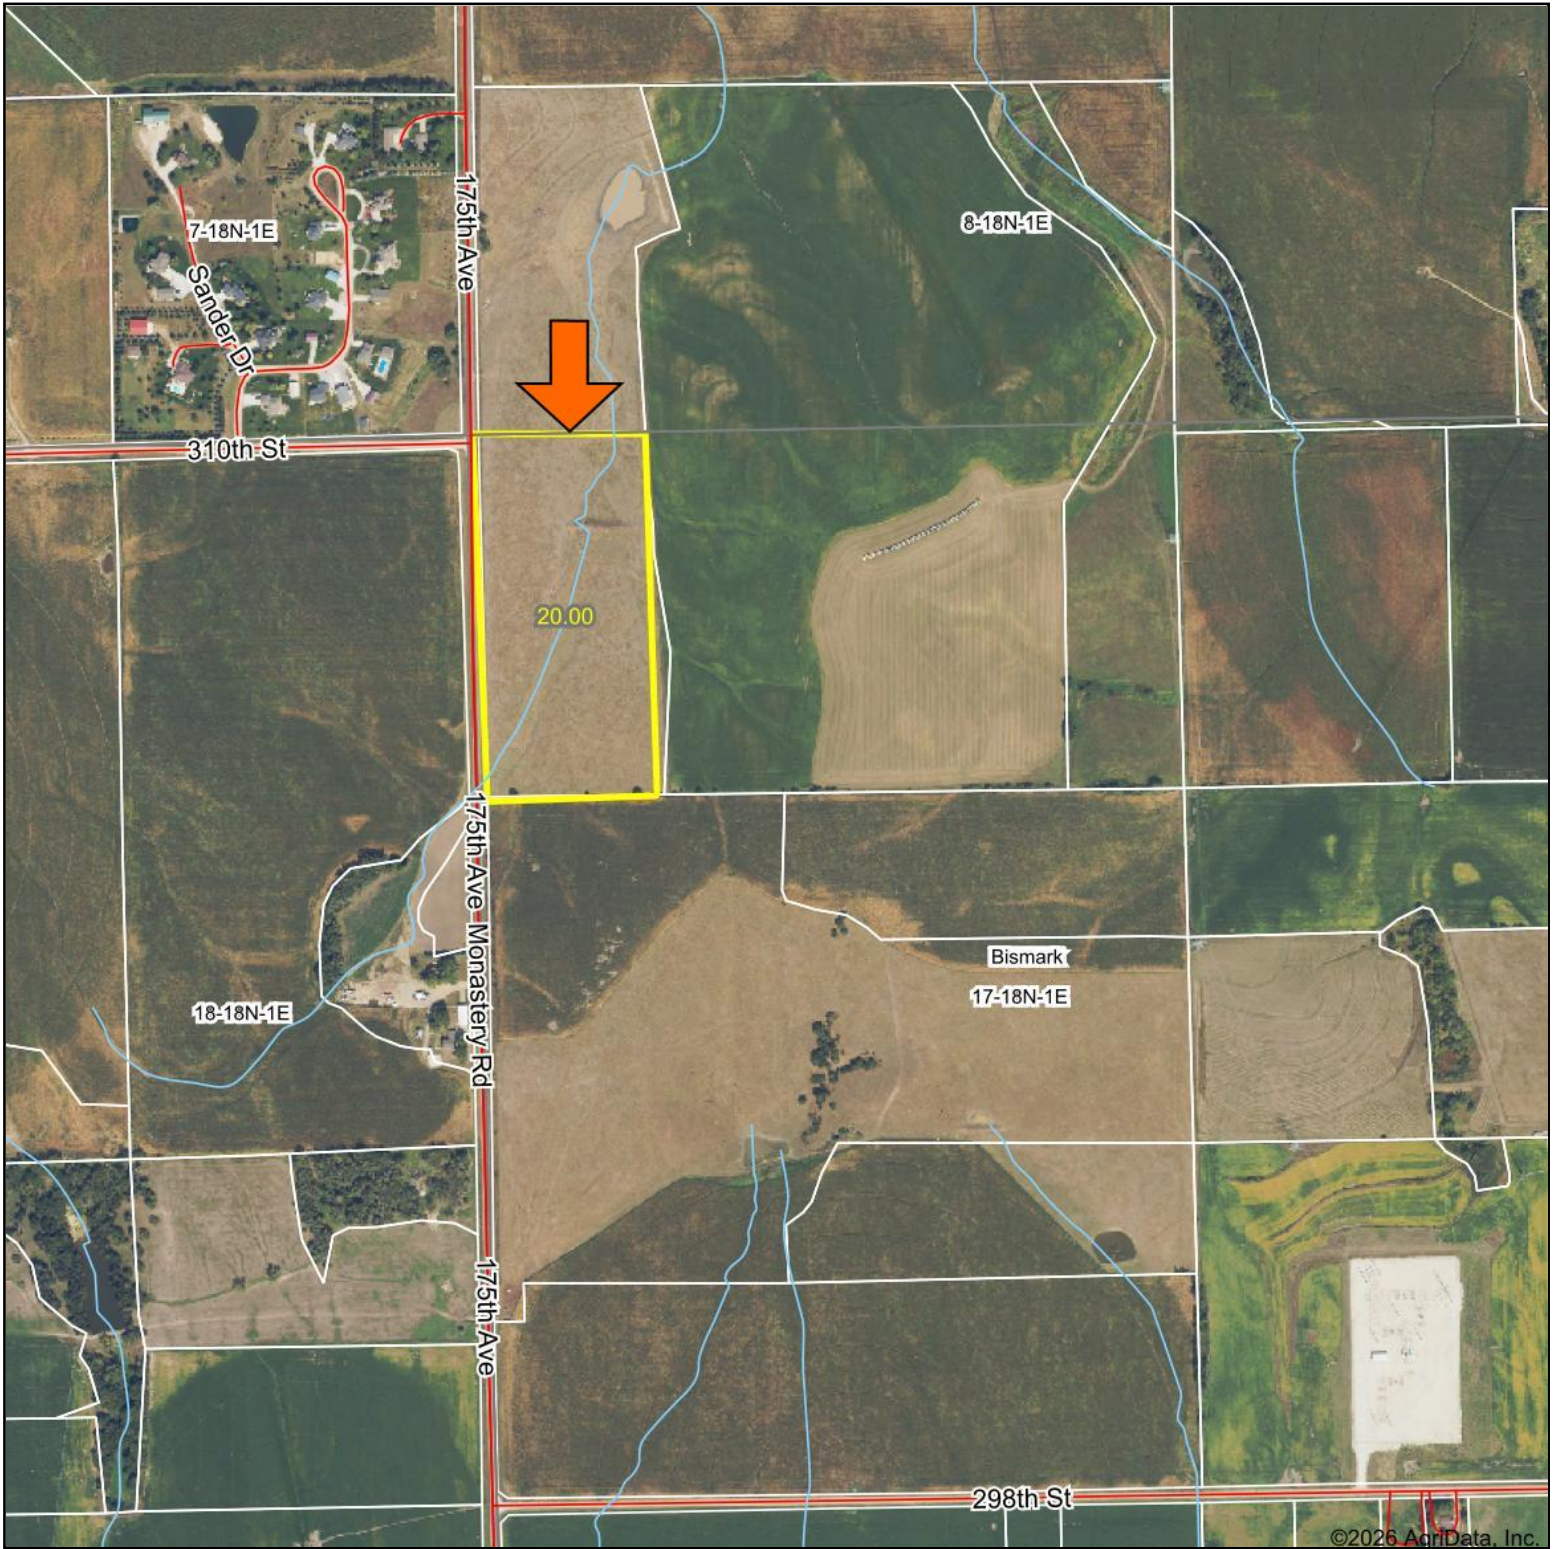

Aerial Map

Boundary Center: 41° 32' 18.89, -97° 20' 53.81

17-18N-1E
Platte County
Nebraska

LUCKEY LAND
APPRAISALS LLC

Maps Provided By:

© AgriData, Inc. 2025 www.AgriDataInc.com

5/6/2026

Field borders provided by Farm Service Agency as of 5/21/2008.